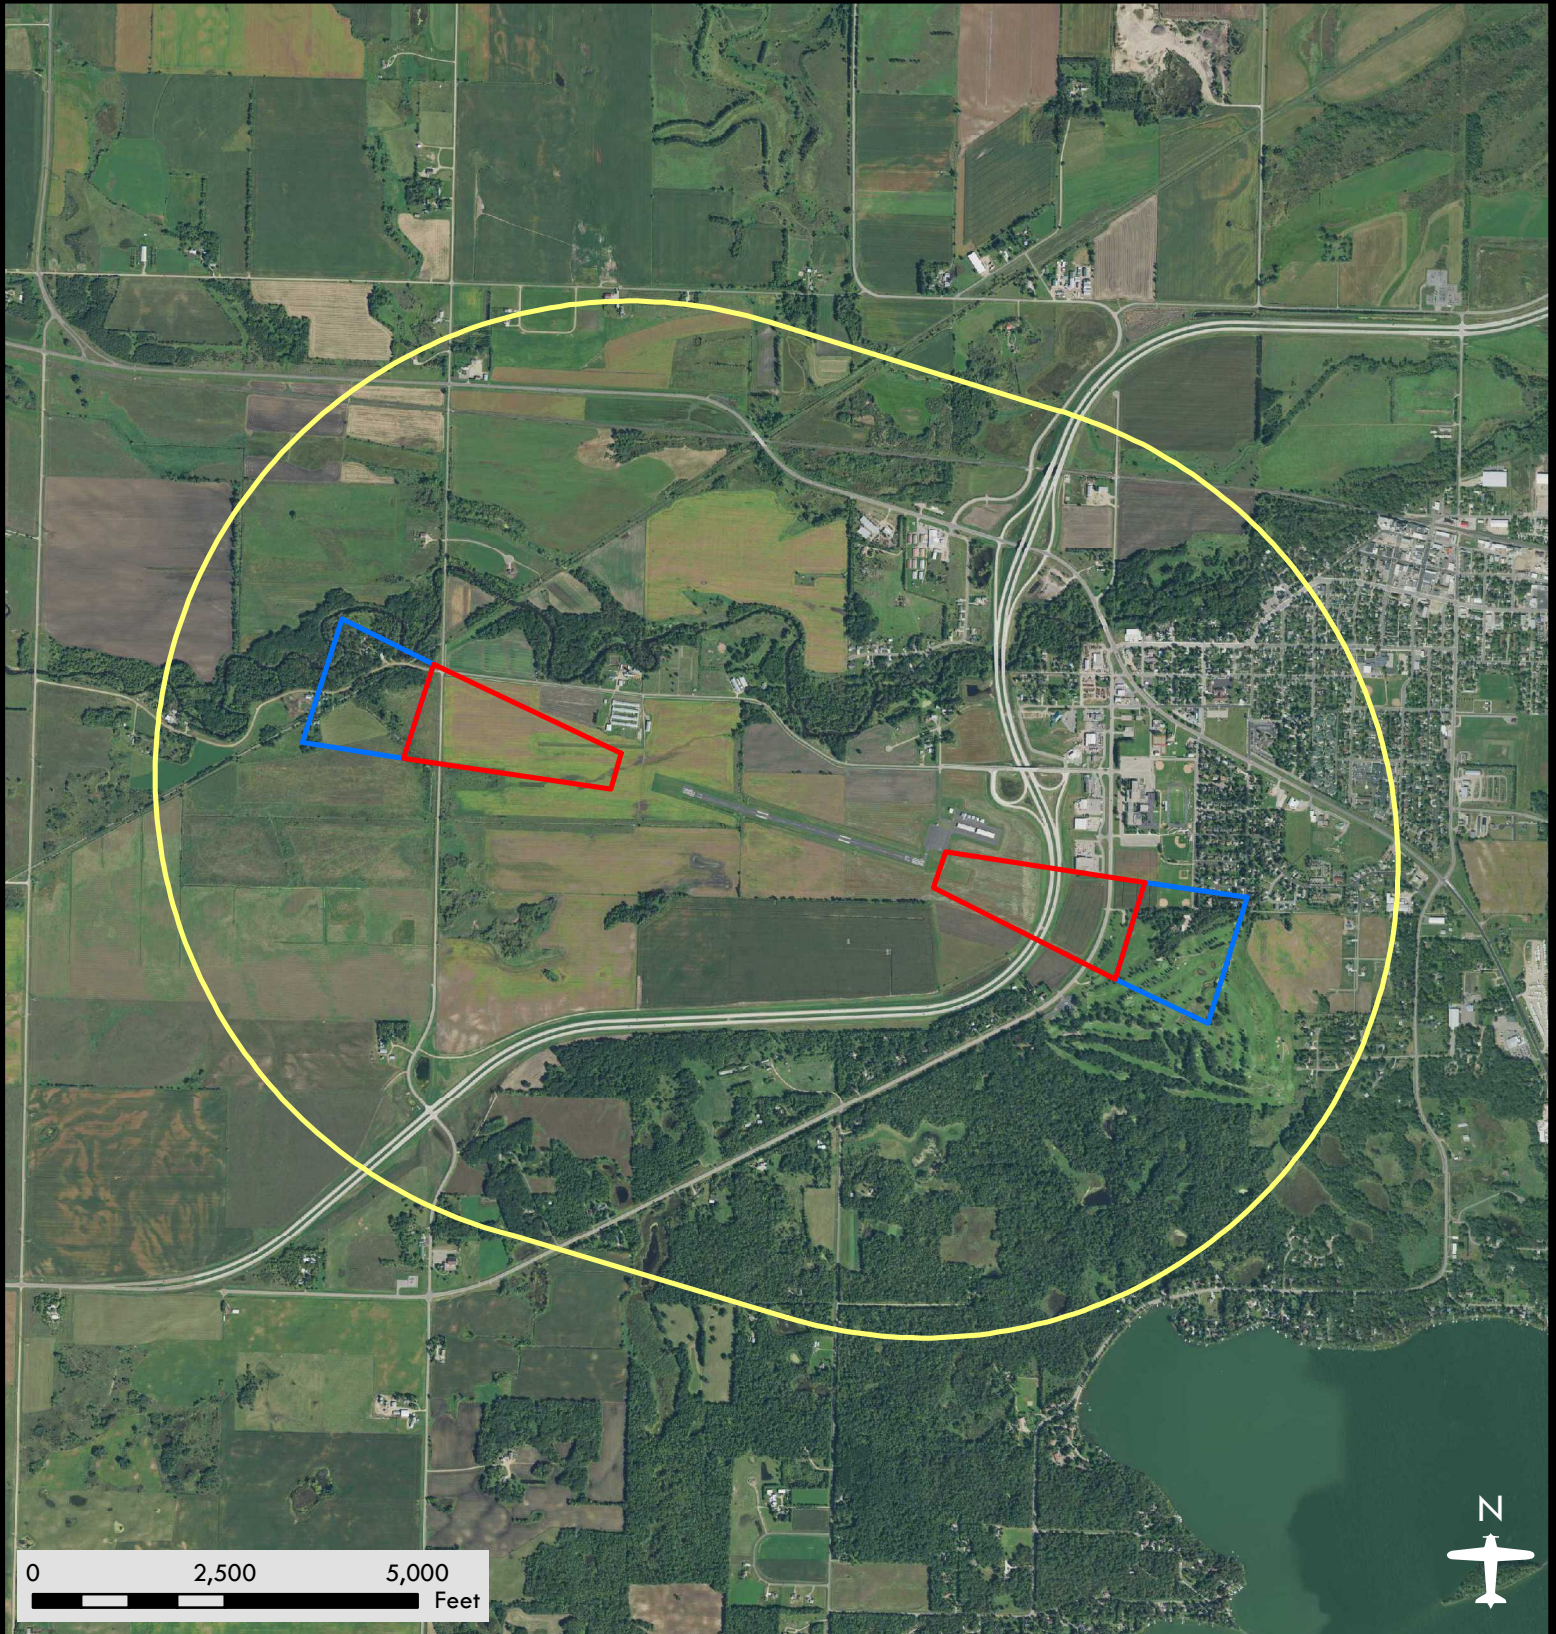

# Paynesville Municipal Airport

Airport Safety Zones

Date: 08/08/2018

## Legend

-  Zone A
-  Zone B
-  Zone C

**DISCLAIMER:** This is not an official zoning map. To view the official map and ordinance for this airport, please visit the Airport Zoning Information Warehouse at <https://www.dot.state.mn.us/aero/planning/zoning-warehouse.html>. The State of Minnesota makes no representations or warranties expressed or implied, with respect to the reuse of the data provided herewith regardless of its format or the means of its transmission. There is no guarantee or representation to the user as to the accuracy, currency, suitability, or reliability of this data for any purpose. The user accepts the data "as is." The State of Minnesota assumes no responsibility for loss or damage incurred as a result of any user's reliance on this data. All maps and other material provided herein are protected by copyright. Permission is granted to copy and use the materials herein.